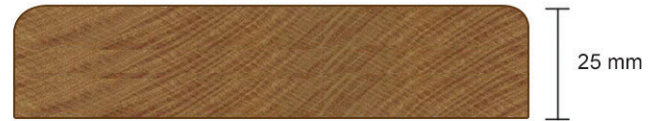

JAVA RECYCLED TEAK CO.

TYPE OF DECKING CONSTRUCTIONS

18 mm

25 mm

DECKING GRADING RULE SHEET

NAIL HOLE FILLER

NAIL HOLES

CLEAR GRADE

COLOR VARIATIONS

**Nail Hole 3-5mm in diameter*

JAVA RECYCLED TEAK CO.

PATCHING TYPES

OVAL 5 x 3 cm

OVAL 8 x 3 cm

SQUARE 5 x 5 cm

SQUARE 8 x 8 cm