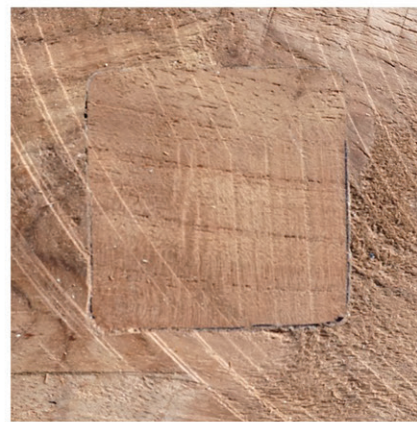

JAVA RECYCLED TEAK CO.

IN HARMONY WITH THE EARTH

DECKING GRADING RULE SHEET

Java Recycled Teak utilizes the warmth and beauty of Java's reclaimed teak hardwoods to fashion floors and decorative coverings that meet the needs of today's urban lifestyle. As an environmentally aware enterprise, we are committed to reducing pressure on natural rainforest ecosystems. Thus, we promote the use of recycled wood materials sourced from salvaged houses and structures meticulously crafted. By redefining rich exotic and oriental motifs so they blend with contemporary spaces, these recycled teak elements create a living, breathing harmony with the natural world around you.

COLOR VARIATIONS

**Nail Hole 3-5mm in diameter*

JAVA RECYCLED TEAK CO.

PATCHING TYPES

OVAL 5 x 3 cm

OVAL 8 x 3 cm

SQUARE 5 x 5 cm

SQUARE 8 x 8 cm

SMALL RECTANGLE
5 x 10 cm

SMALL RECTANGLE
5 x 15 cm

LARGE RECTANGLE
5 x 40 cm

LARGE RECTANGLE
8 x 40 cm

PATCHING RULES:

1. Patching max 2 pcs / board for length > 1500 mm
2. Patching max 1 pc / board for length < 1500 mm
3. Total boards with patching +/- 5% from total order