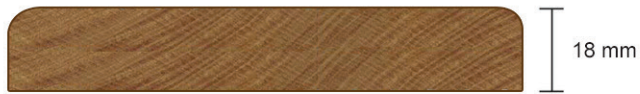

JAVA RECYCLED TEAK CO.

IN HARMONY WITH THE EARTH

DECKING GRADING RULE SHEET

Java Recycled Teak utilizes the warmth and beauty of Java's reclaimed teak hardwoods to fashion floors and decorative coverings that meet the needs of today's urban lifestyle. As an environmentally aware enterprise, we are committed to reducing pressure on natural rainforest ecosystems. Thus, we promote the use of recycled wood materials sourced from salvaged houses and structures meticulously crafted. By redefining rich exotic and oriental motifs so they blend with contemporary spaces, these recycled teak elements create a living, breathing harmony with the natural world around you.

JAVA RECYCLED TEAK CO.

TYPE OF DECKING CONSTRUCTIONS

18 mm

25 mm

DECKING GRADING RULE SHEET

NAIL HOLE FILLER

NAIL HOLES

CLEAR GRADE